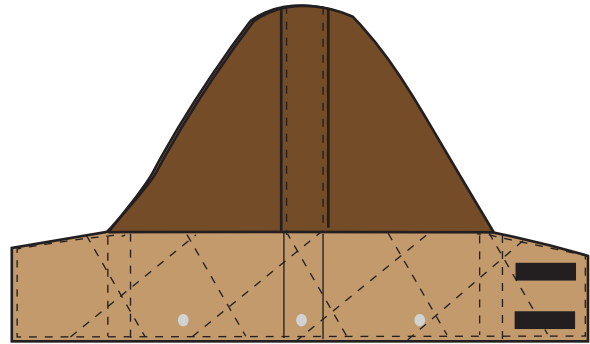

FZ610 Cordova FR Duck Insulated Hood

2014/10/22

- -Brown 11oz Firezero Duck with 11oz Modacrylic Quilted
- -Optional snap on hood for Insulated Parka etc.

Fabric:

- -Brown FR Firezero Duck
- -90% Cotton/10% Nylon
- -11oz quilted

High Visibility Trim:

- -Not applicable

Garment Construction:

- -Aramid high tenacity FR thread
- -Quilted hood lining
- -Three sets top snap buttons compatible with bottom snaps on garments collar
- -FR velcro closure at front
- -Aramid adjustable cord along hood opening with a cord stopper at each side

PPE Standards Met:

- -HRC 4
- -ATPV 54.7 cal/cm² (electric arc flash rating)
- -NFPA 70E, ASTM F 1506-2010a,

BROWN

Carton Information:

Average	garments	pieces	Average Gross Weight		
Carton size	size	Per carton	Per carton	20'GP	40'GP
62X41X42 (CM)		50PCS	10KGS	12150PCS	25250PCS