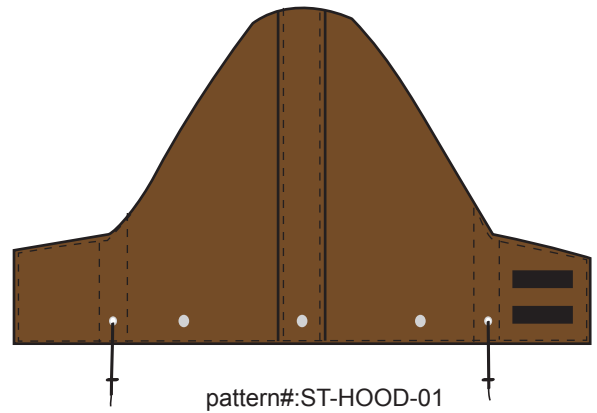

FZ610 Cordova FR Duck Insulated Hood

2014/10/22

- -Brown 11oz Firezero Duck with 11oz Modacrylic Quilted
- -Optional snap on hood for Insulated Parka etc.

Fabric:

- -Brown FR Firezero Duck
- -90% Cotton/10% Nylon
- -11oz quilted

High Visibility Trim:

- -Not applicable

Garment Construction:

- -Aramid high tenacity FR thread
- -Quilted hood lining
- -Three sets top snap buttons compatible with bottom snaps on garments collar
- -FR velcro closure at front
- -Aramid adjustable cord along hood opening with a cord stopper at each side

PPE Standards Met:

- -HRC 4
- -ATPV 54.7 cal/cm² (electric arc flash rating)
- -NFPA 70E, ASTM F 1506-2010a,

BROWN

Carton Information:

Average	garments	pieces	Average Gross Weight		
Carton size	size	Per carton	Per carton	20'GP	40'GP
62X41X42 (CM)		50PCS	10KGS	12150PCS	25250PCS