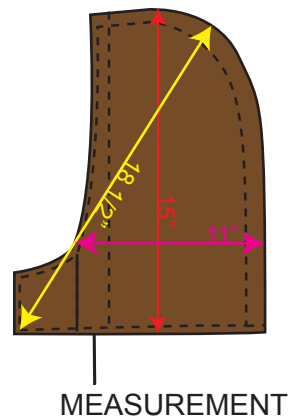

High Visibility Trim:

- Not applicable

Garment Construction:

- Aramid high tenacity FR thread
- Quilted hood lining
- Three sets top snap buttons compatible with bottom snaps on garments collar
- FR velcro closure at front
- Aramid adjustable cord along hood opening with a cord stopper at each side

PPE Standards Met:

- HRC 4
- ATPV 54.7 cal/cm² (electric arc flash rating)
- NFPA 70E, ASTM F 1506-2010a,

BROWN

Carton Information:

Average	garments	pieces	Average Gross Weight		
Carton size	size	Per carton	Per carton	20'GP	40'GP
62X41X42 (CM)		50PCS	10KGS	12150PCS	25250PCS